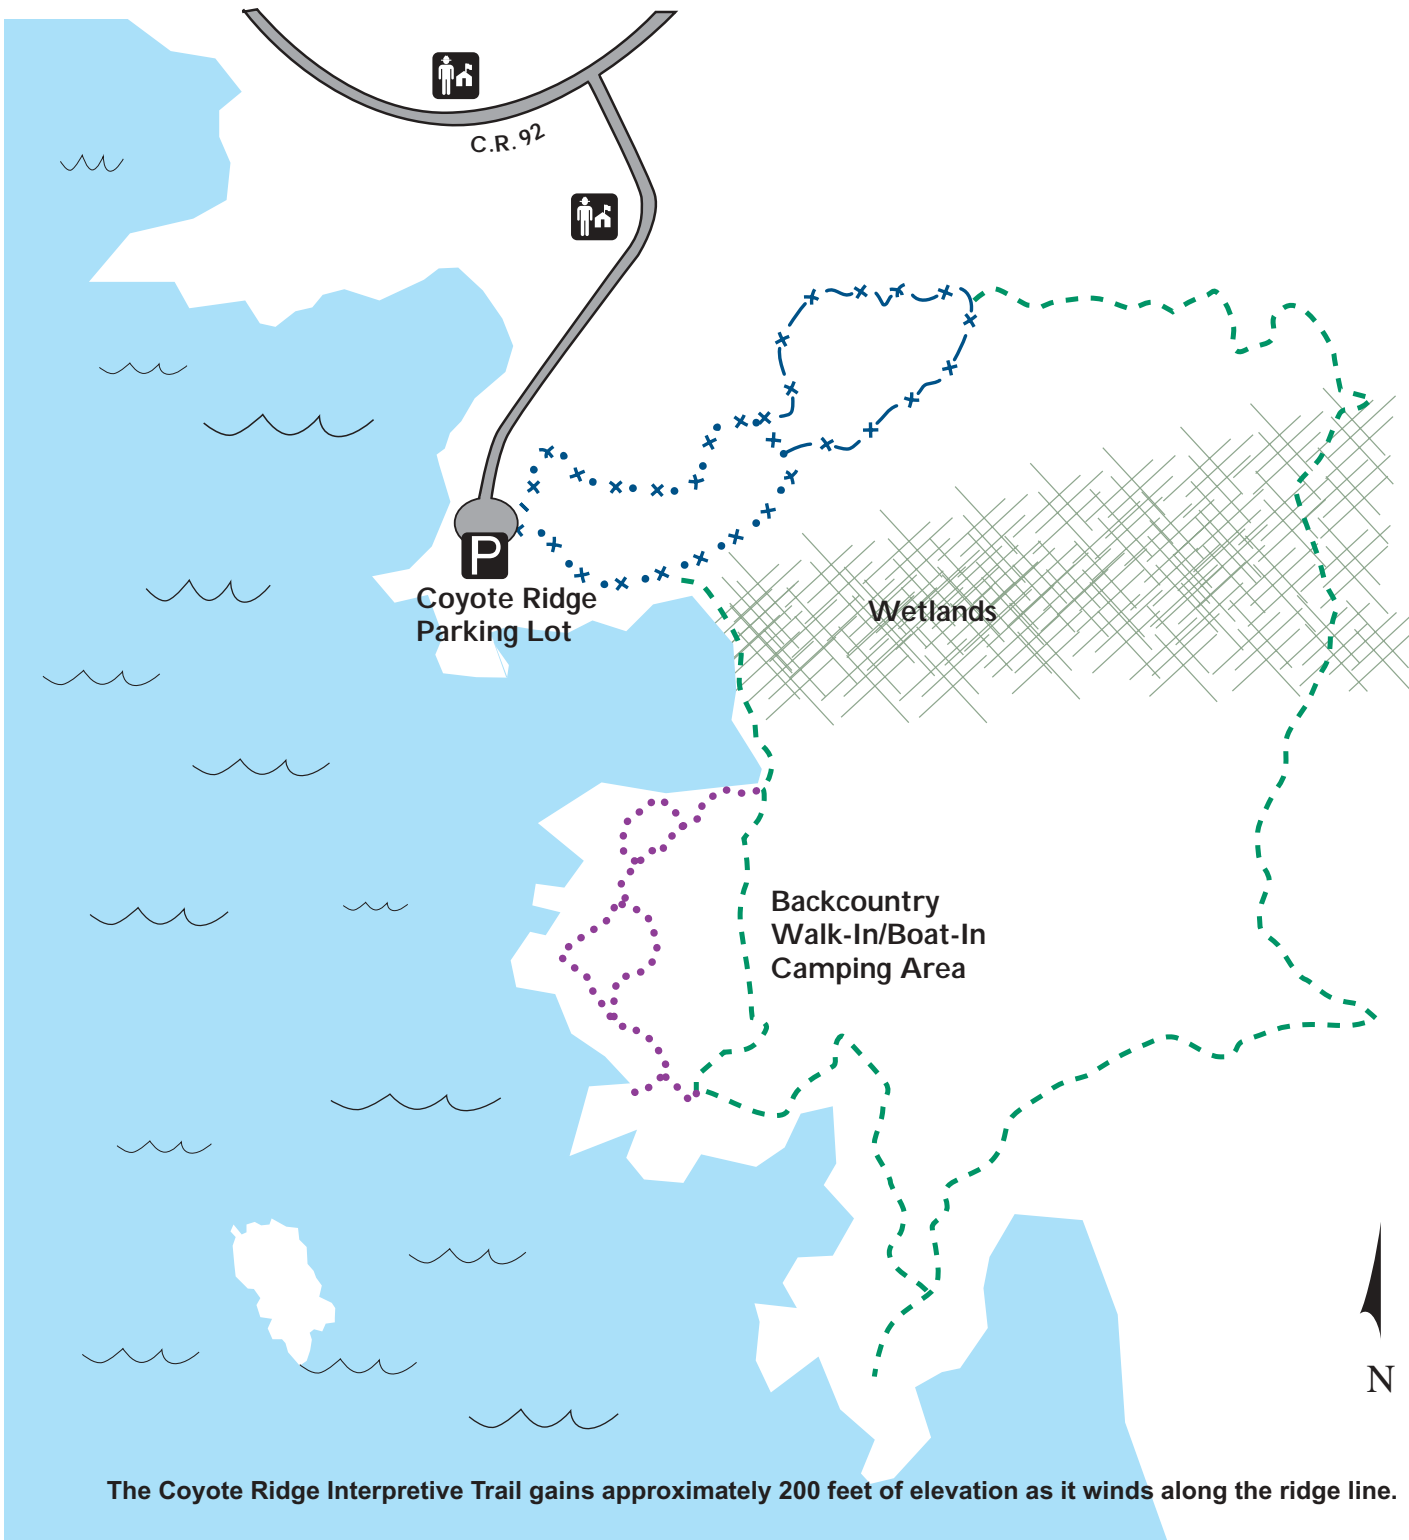

Colorado State Parks
ELEVEN MILE STATE PARK
Coyote Ridge Hiking Trail Map

The Coyote Ridge Interpretive Trail gains approximately 200 feet of elevation as it winds along the ridge line.

LEGEND

	Entrance Station
	Parking
	Wetlands
	Paved Road

TRAILS

	Coyote Ridge Interpretive Trail (1.3 Miles)
	Ponderosa Loop (.75 Miles)
	Aspen Loop (.6 Miles)
	Midland Trail (2.9 Miles)
	Black Bear Trail (0.5 Miles)