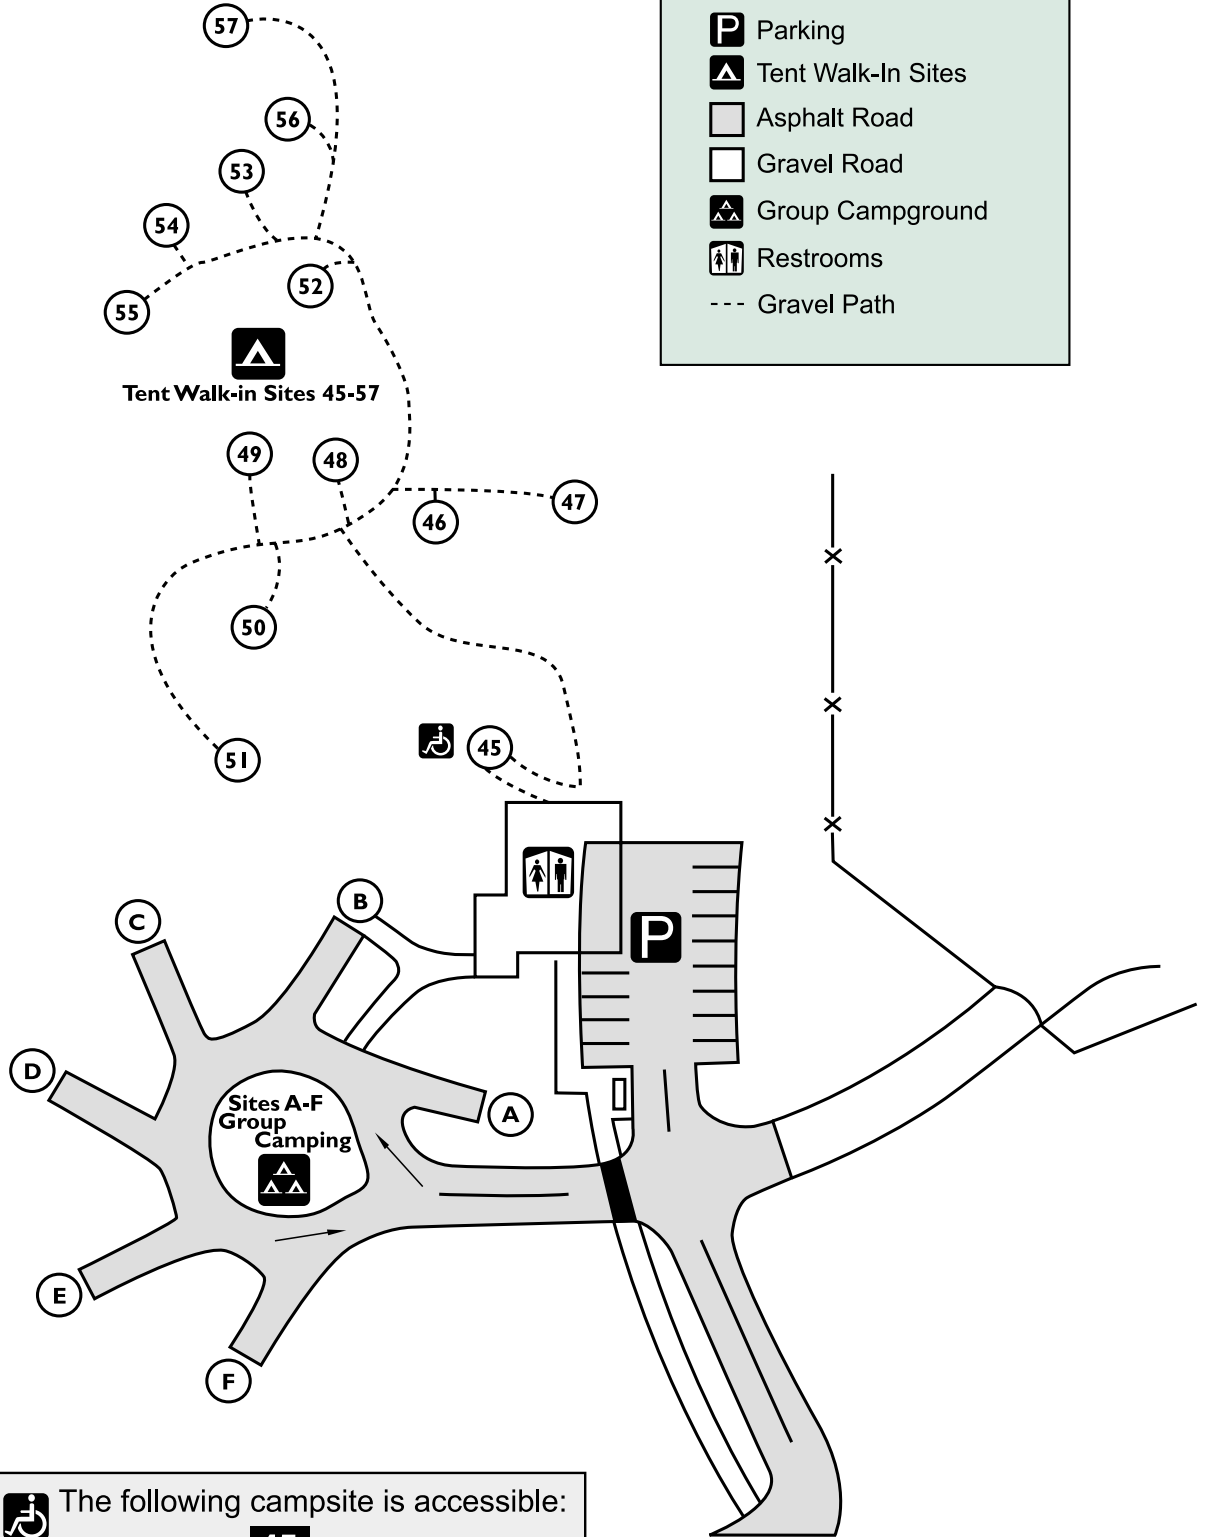

COLORADO RIVER STATE PARK

Fruita

LEGEND

- Parking
- Tent Walk-In Sites
- Asphalt Road
- Gravel Road
- Group Campground
- Restrooms
- Gravel Path

The following campsite is accessible:
45