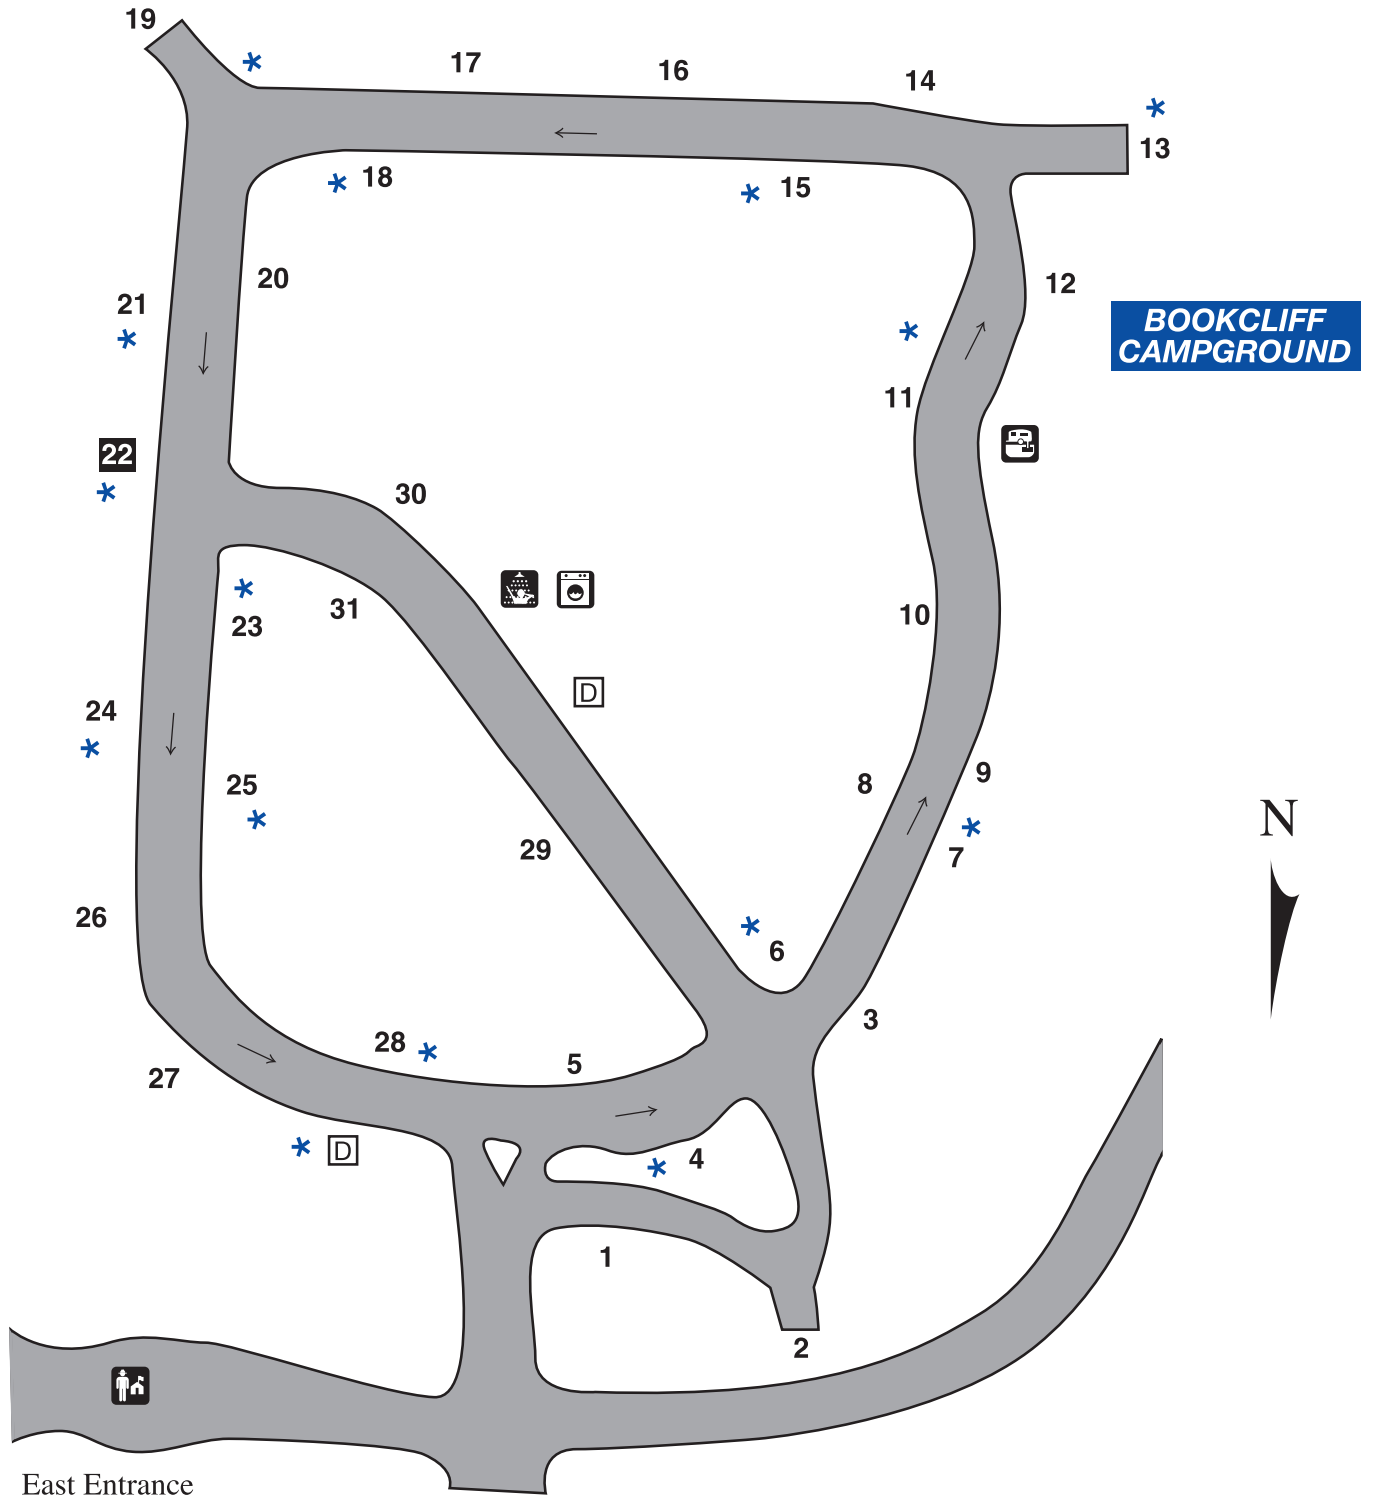

## HIGHLINE LAKE STATE PARK Bookcliff Campground

The following campsite is accessible:  
**22**

LEGEND	
	Entrance Station
	Water Hydrant
	Showers
	Laundry
	Dumpster
	Dump Station