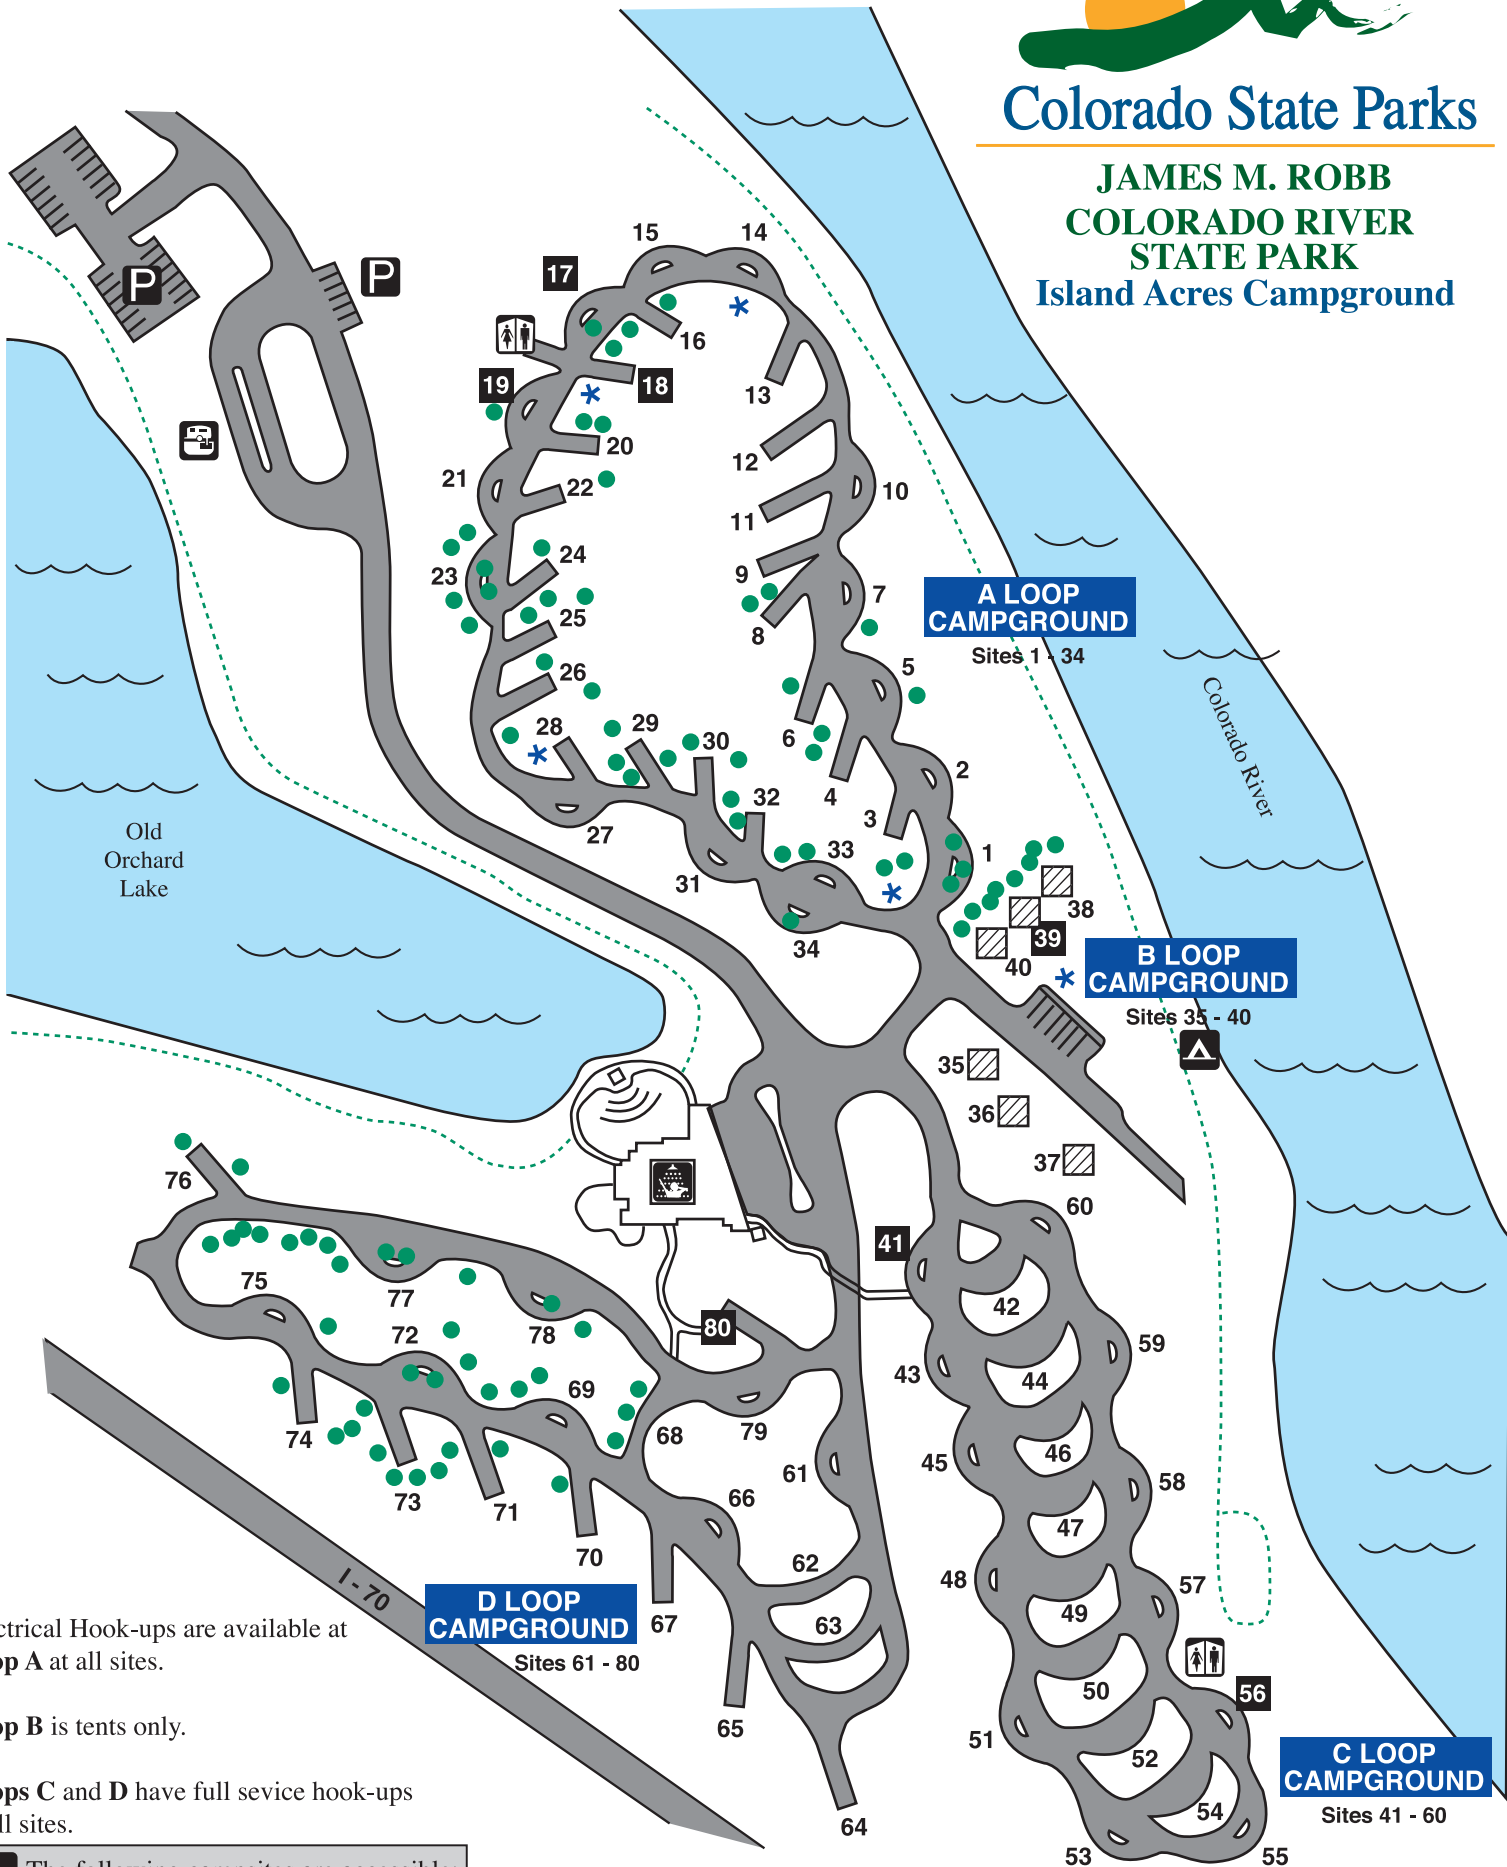

**JAMES M. ROBB
COLORADO RIVER
STATE PARK
Island Acres Campground**

Electrical Hook-ups are available at **Loop A** at all sites.

Loop B is tents only.

Loops C and D have full service hook-ups at all sites.

 The following campsites are accessible:
17 18 19 39 41 56 80