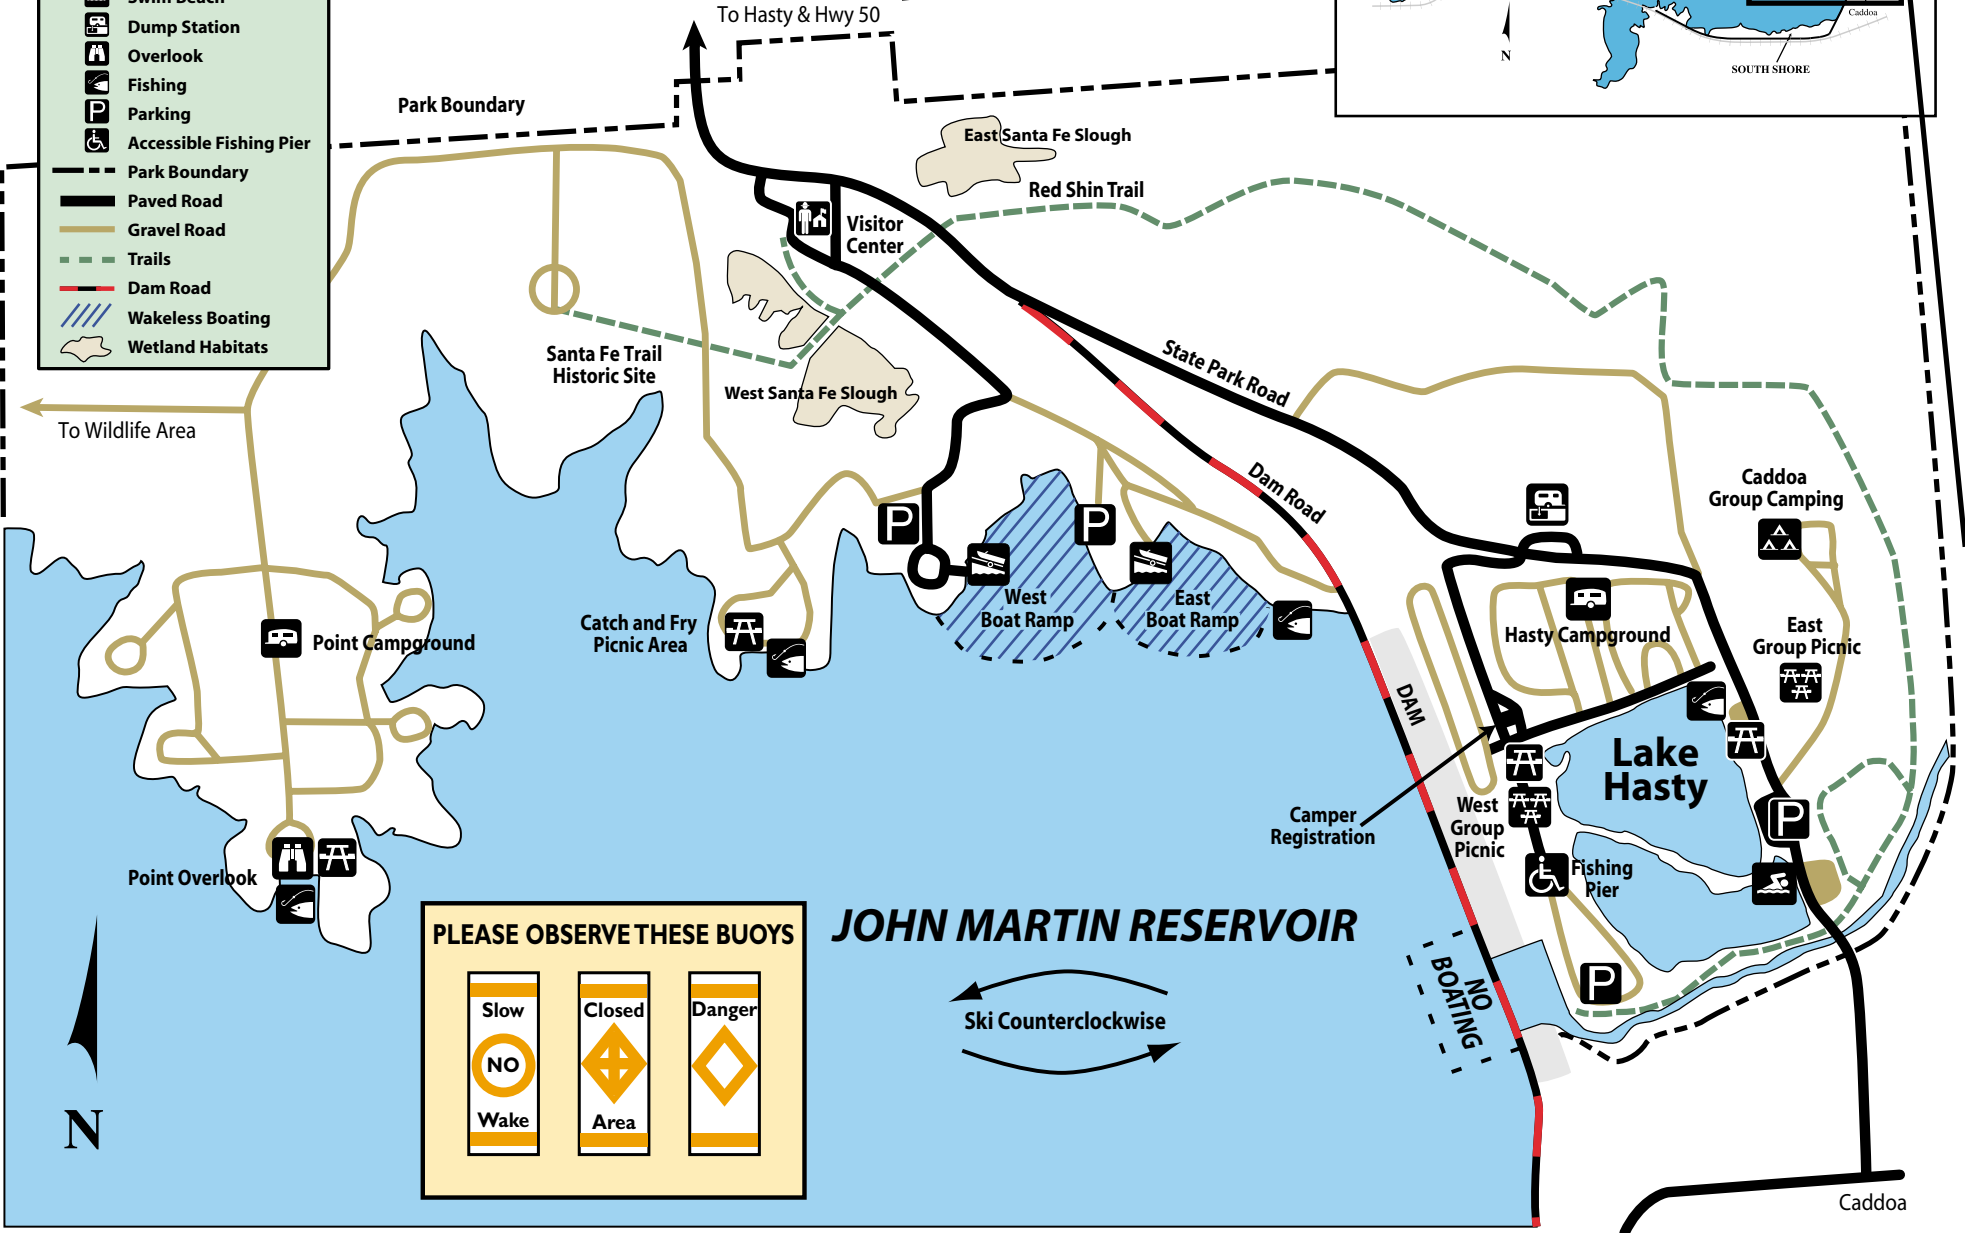

LEGEND

- Visitor Center
- Camping
- Group Camping
- Group Picnic Area
- Picnic Area
- Boat Ramp
- Swim Beach
- Dump Station
- Overlook
- Fishing
- Parking
- Accessible Fishing Pier
- Park Boundary
- Paved Road
- Gravel Road
- Trails
- Dam Road
- Wakeless Boating
- Wetland Habitats

Colorado State Parks
JOHN MARTIN RESERVOIR STATE PARK

PLEASE OBSERVE THESE BUOYS

Slow NO Wake	Closed Area	Danger

JOHN MARTIN RESERVOIR

Ski Counterclockwise

NO BOATING

Map Detail