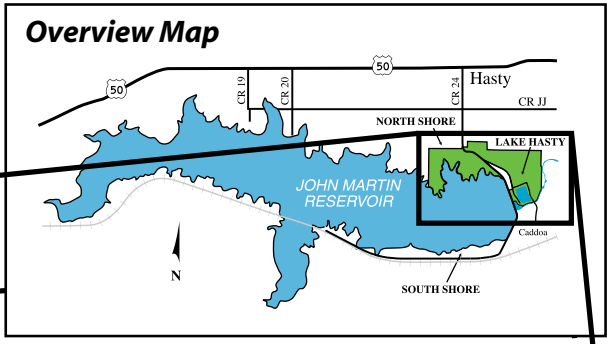

LEGEND

- Visitor Center
- Camping
- Group Camping
- Group Picnic Area
- Picnic Area
- Boat Ramp
- Swim Beach
- Dump Station
- Overlook
- Fishing
- Parking
- Accessible Fishing Pier
- Park Boundary
- Paved Road
- Gravel Road
- Trails
- Dam Road
- Wakeless Boating
- Wetland Habitats

Colorado State Parks
JOHN MARTIN RESERVOIR STATE PARK

PLEASE OBSERVE THESE BUOYS

Slow NO Wake	Closed Area	Danger

JOHN MARTIN RESERVOIR

Ski Counterclockwise

NO BOATING

Map Detail