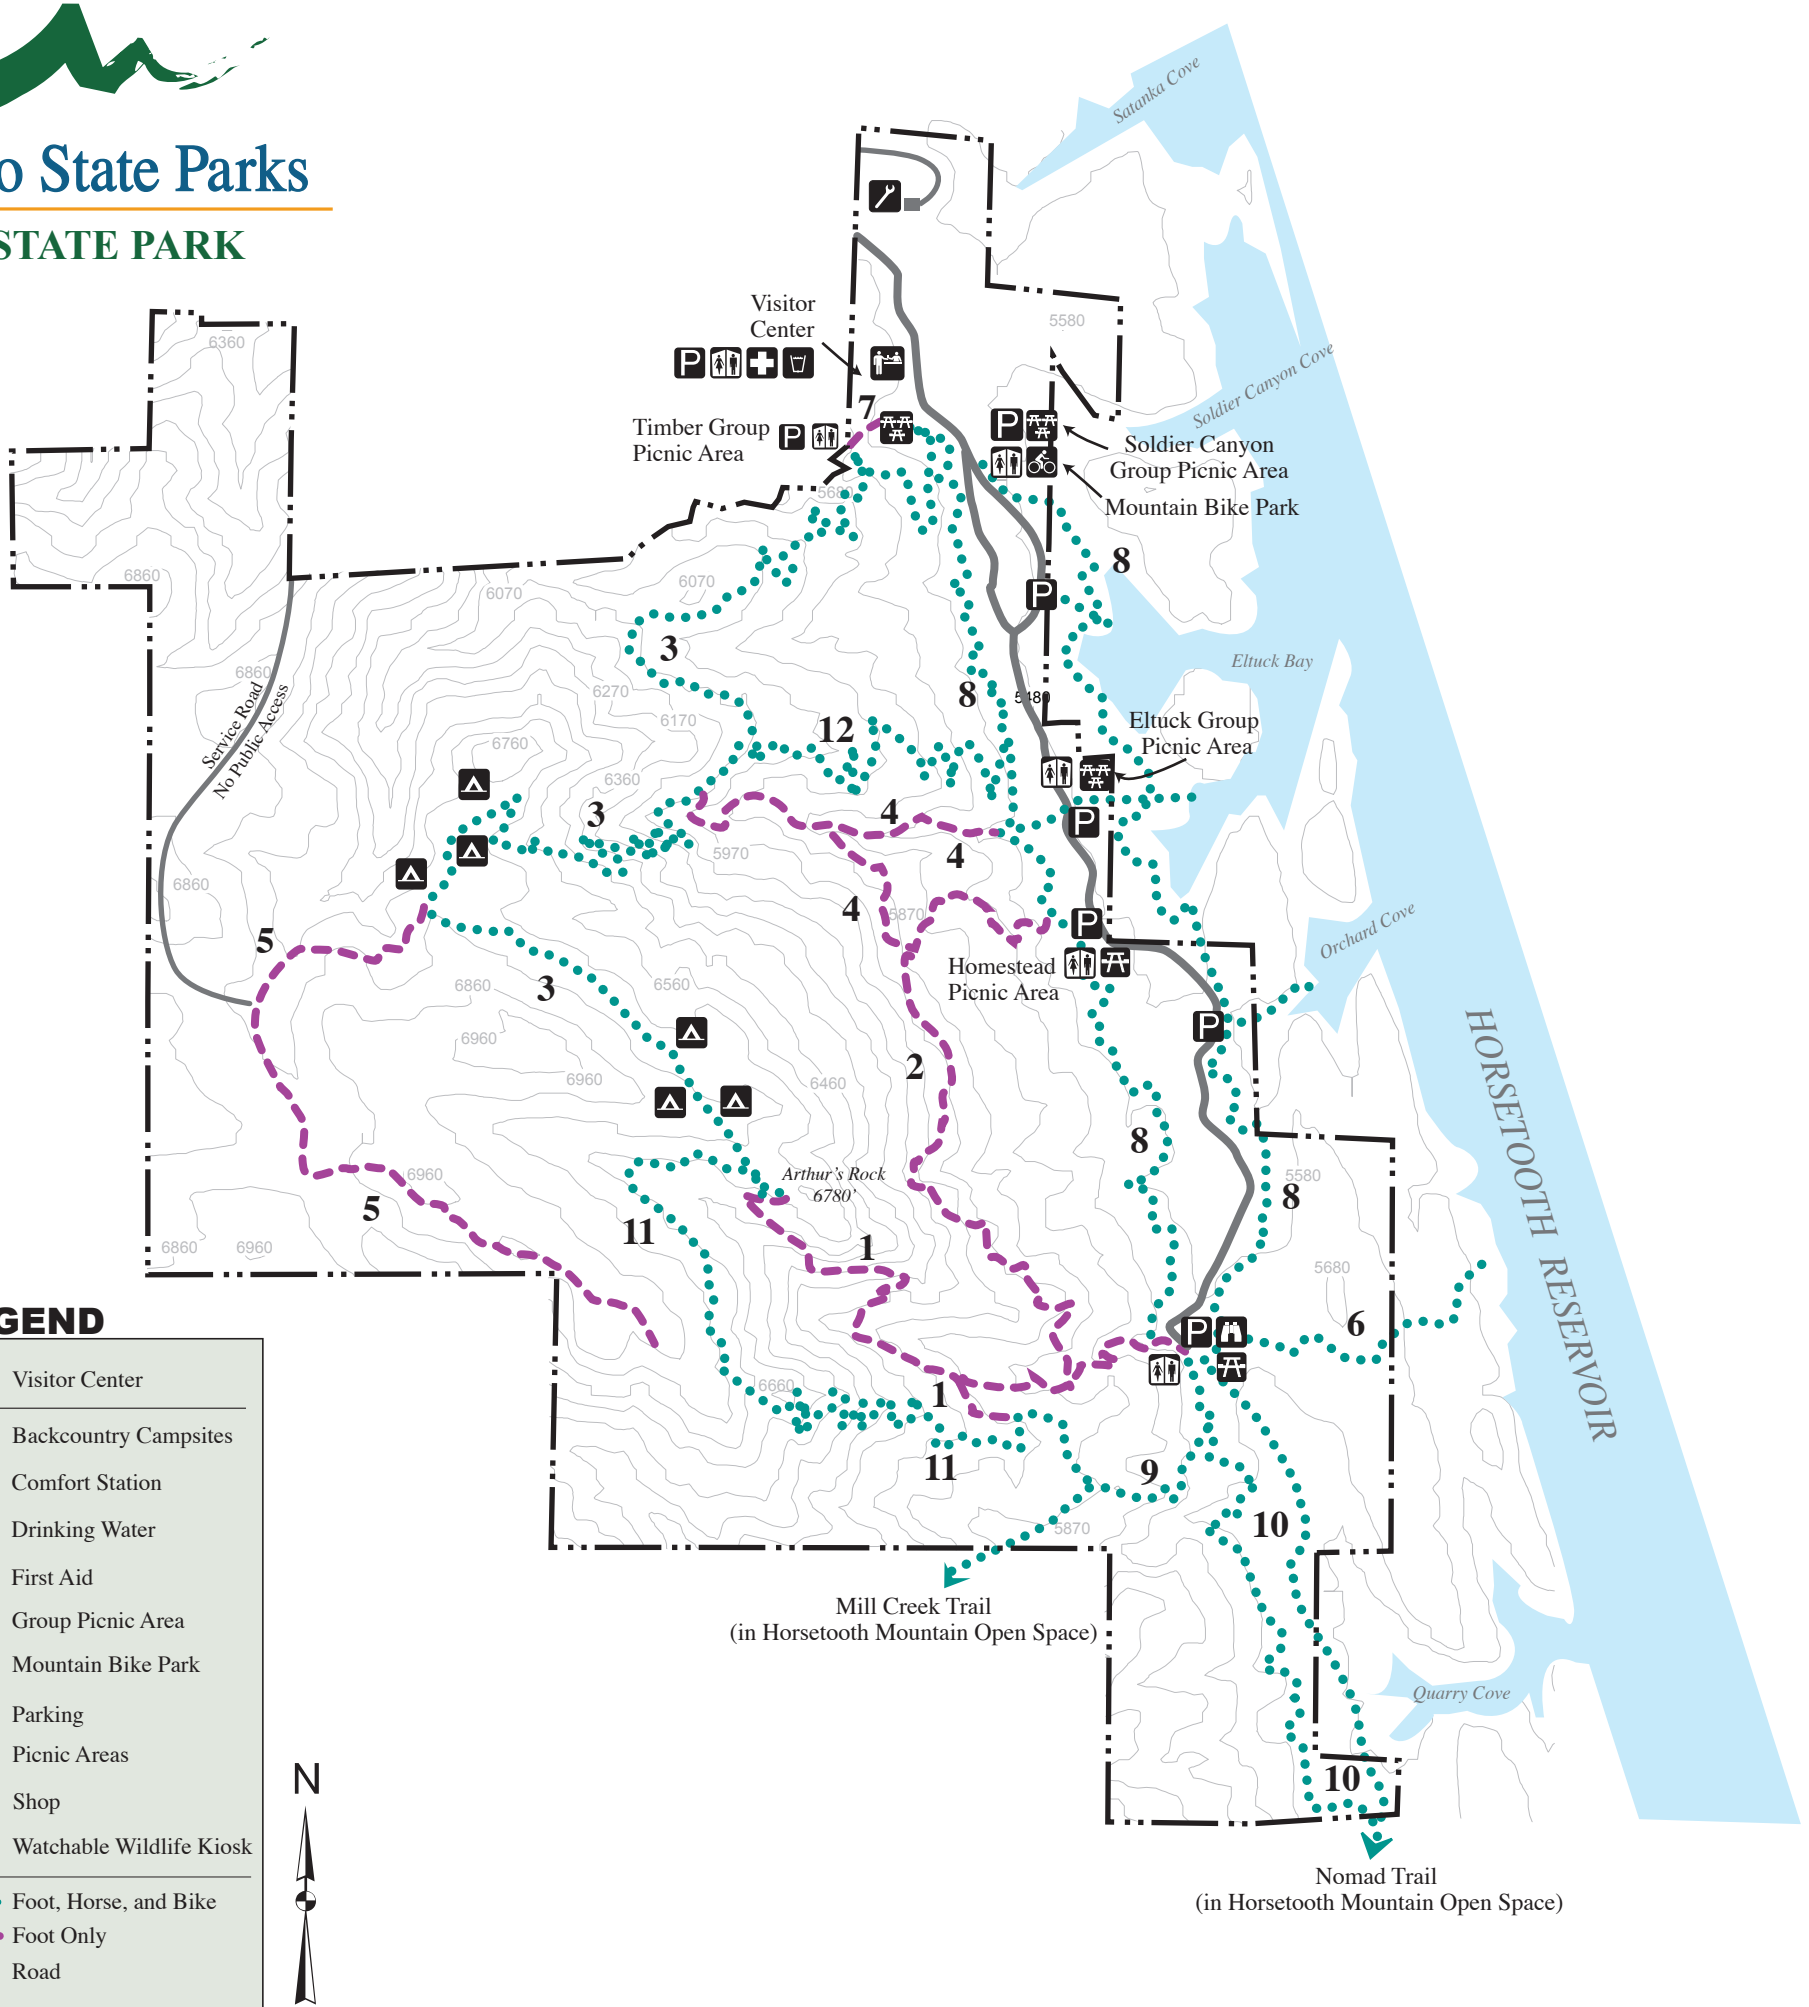

Colorado State Parks

LORY STATE PARK

LEGEND

- Visitor Center
- Backcountry Campsites
- Comfort Station
- Drinking Water
- First Aid
- Group Picnic Area
- Mountain Bike Park
- Parking
- Picnic Areas
- Shop
- Watchable Wildlife Kiosk
- Foot, Horse, and Bike
- Foot Only
- Road