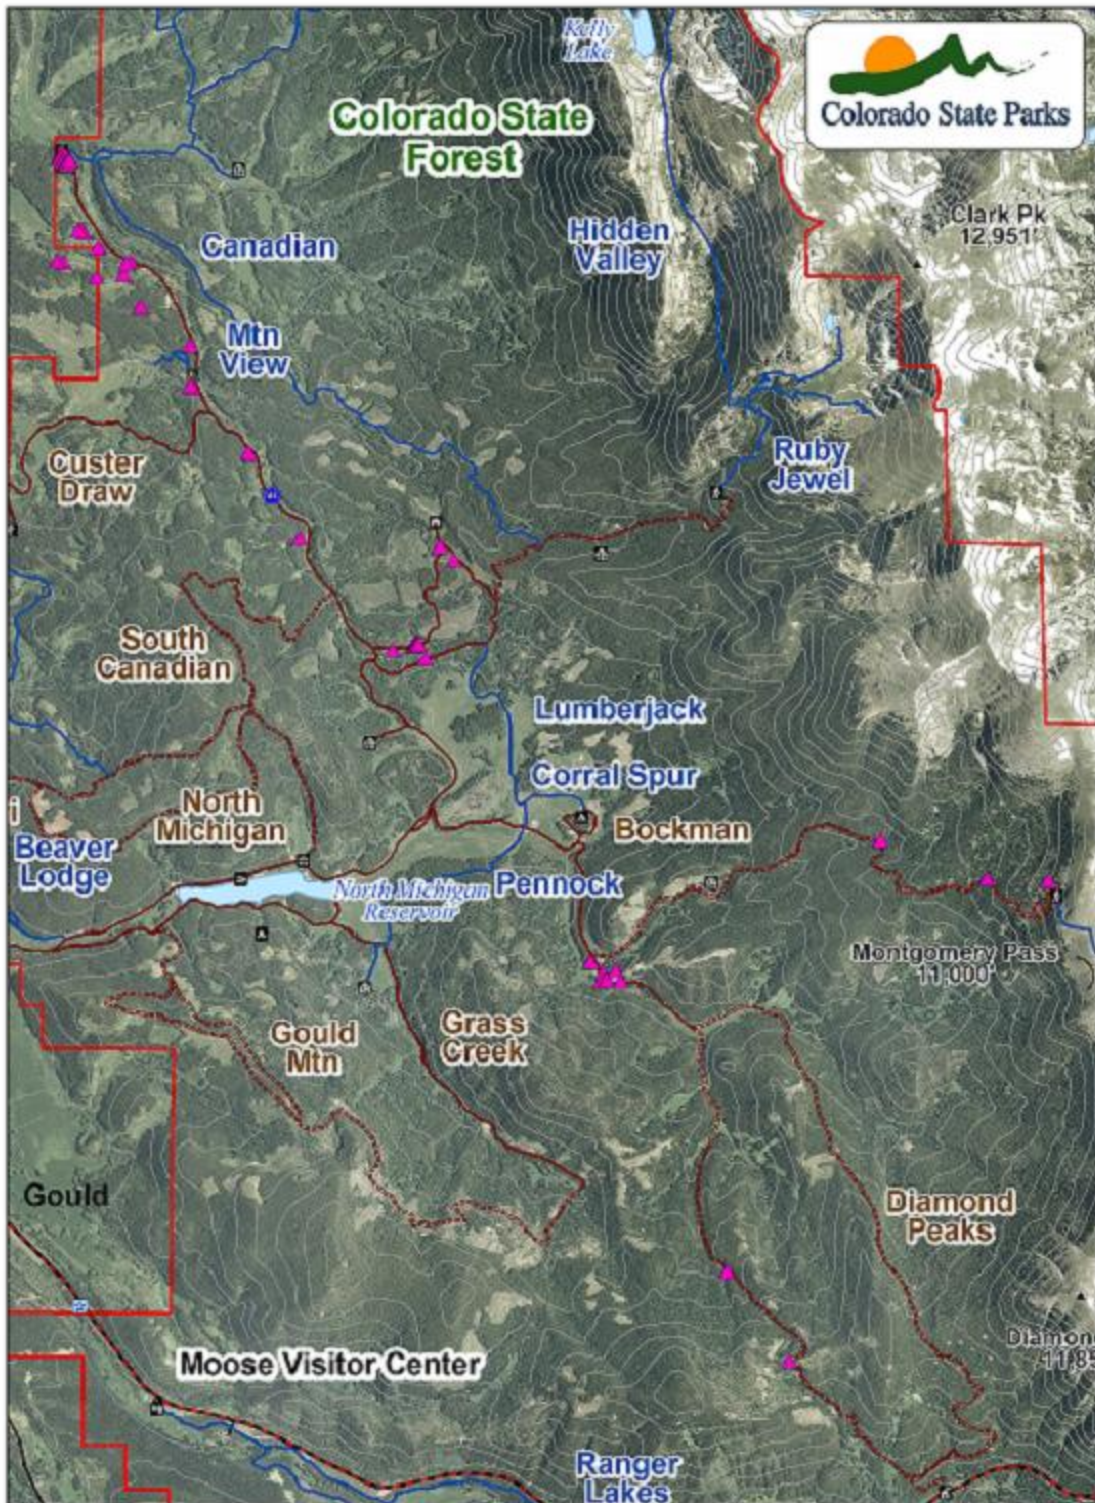

Colorado State Parks

State Forest State Park

1:37,710

0 0.5 1 Miles

Contour Interval 50 meters