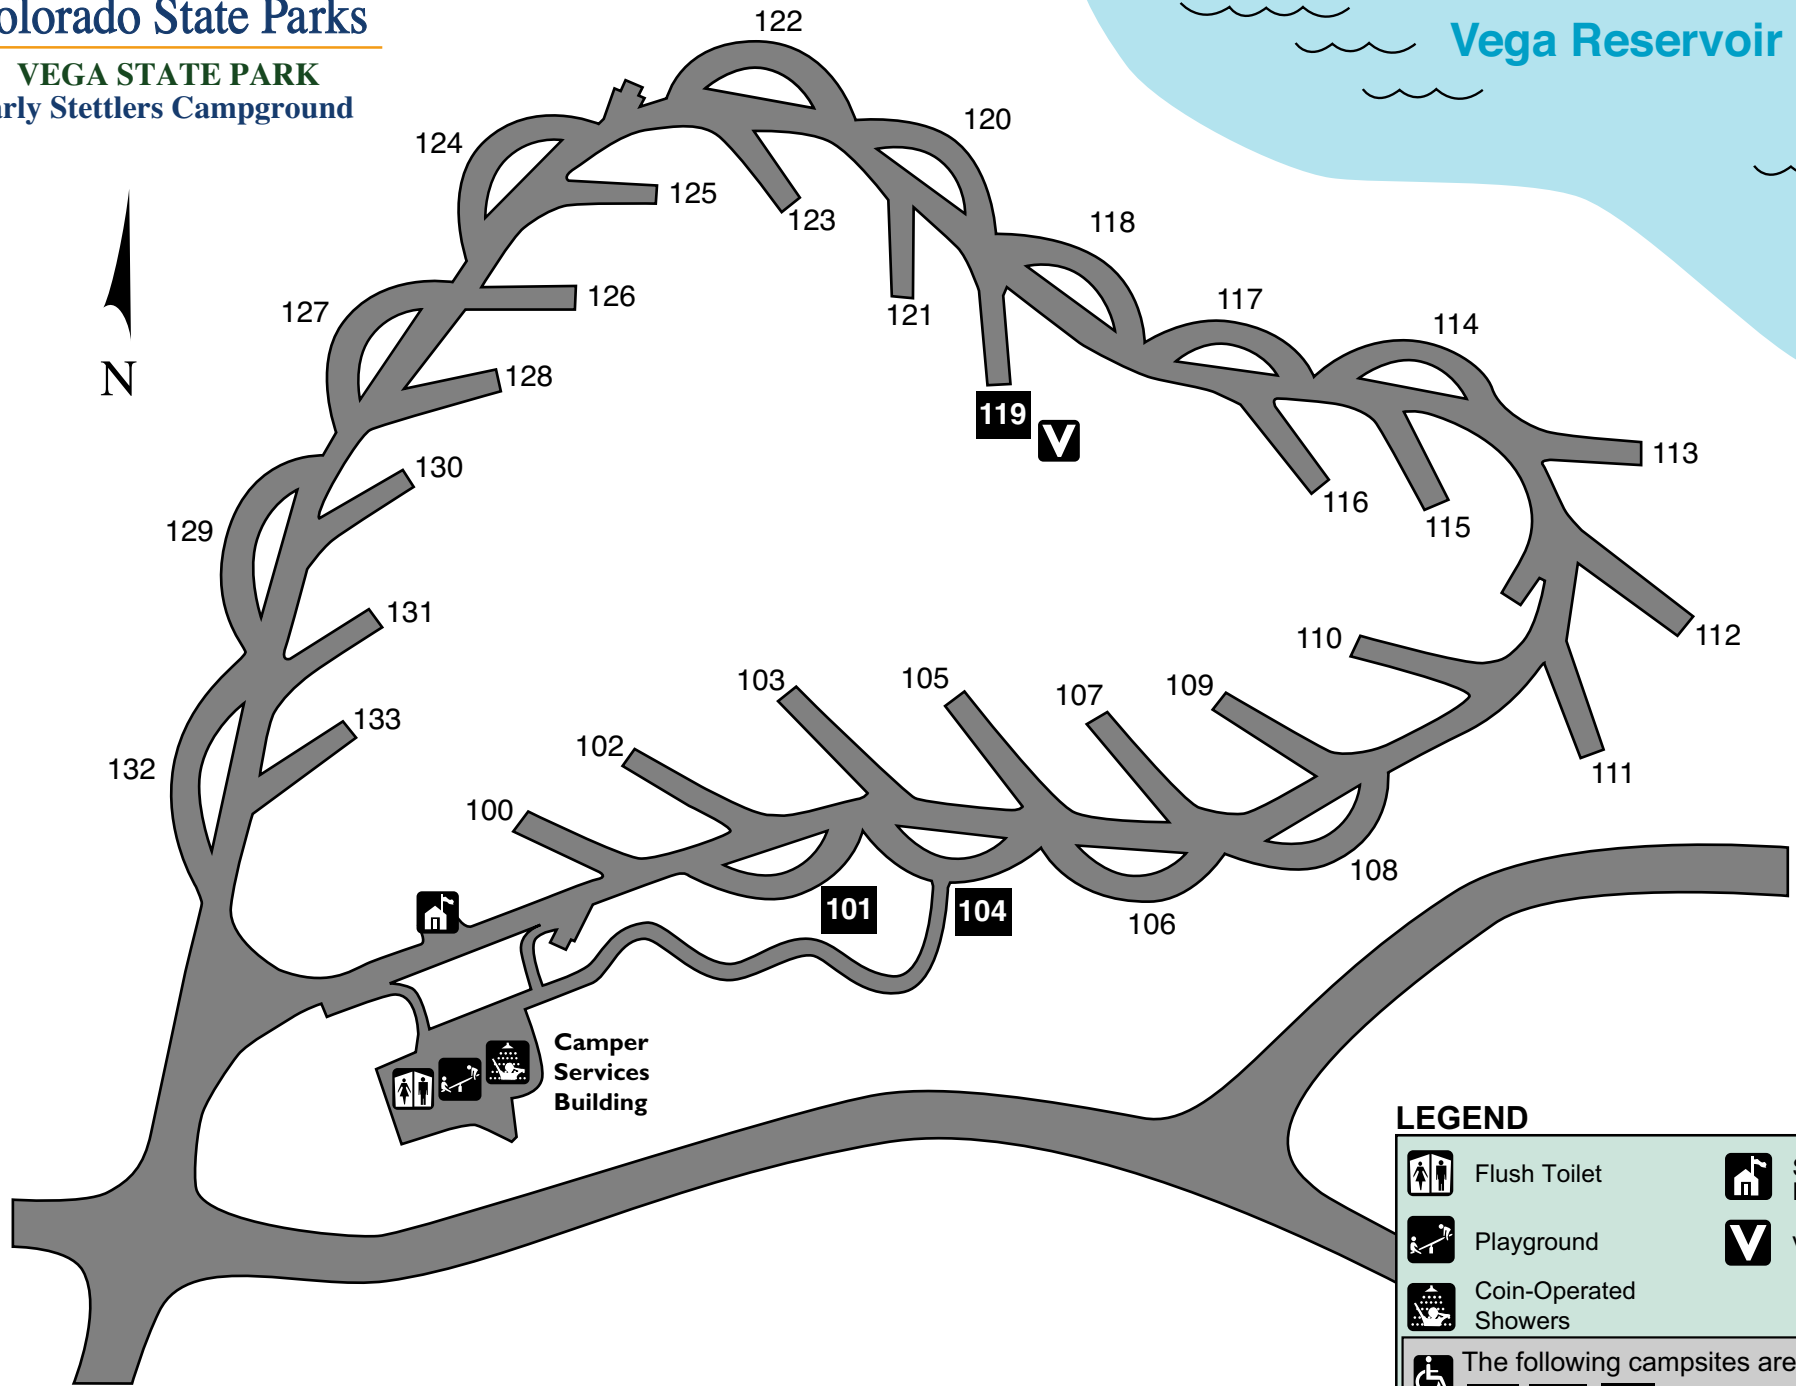

Colorado State Parks

VEGA STATE PARK Early Settlers Campground

Camper Services Building

LEGEND

	Flush Toilet		Self-Service Fee Area
	Playground		Vault Toilet
	Coin-Operated Showers		
	The following campsites are accessible: 101 104 119		